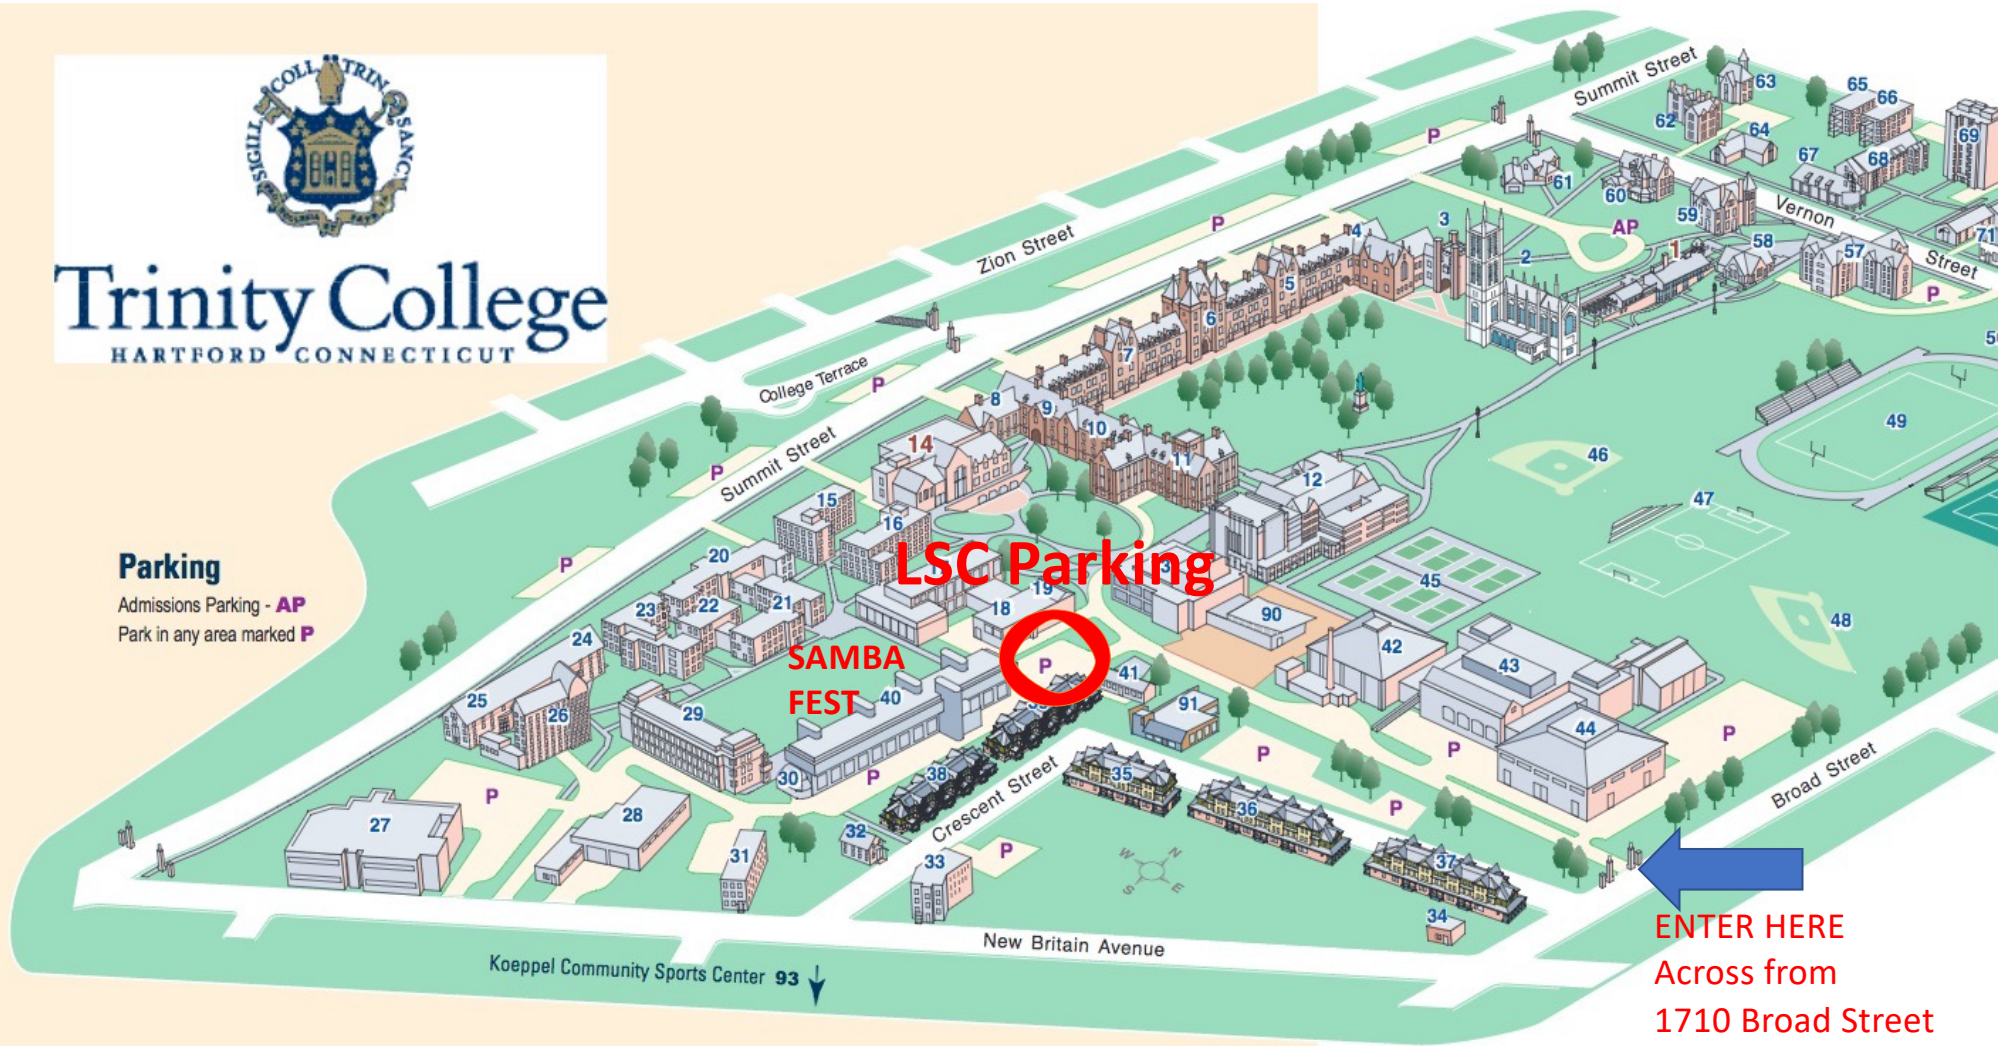

Trinity College
HARTFORD CONNECTICUT

Parking

Admissions Parking - **AP**
Park in any area marked **P**

LSC Parking

ENTER HERE
Across from
1710 Broad Street